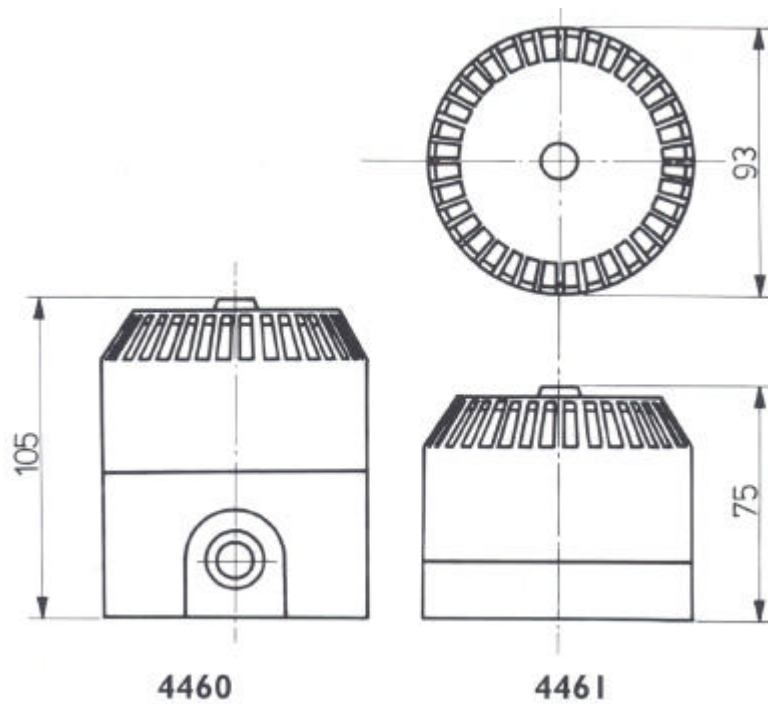

## SOUNDER

**The 4460 and 4461 range of electronic sounders has become the industry standard for use within fire alarm systems, intruder alarm systems and industrial signalling systems.**

High sound output. The rugged casing and encapsulated electronic provide a high degree of strength and waterproofing. 28 signal tones available. IP65 waterproof when used with deep base (art. 4461). Available in white ABS moulding (art 4460 W, art. 4461 W).

## DIMENSIONS

	4460	4461
<b>Material</b>	ABS plastic case	
<b>Connections</b>	Built in terminal blocks	
<b>Colours</b>	Red - White	
<b>Power Supply</b>	9 - 28 Vdc	
<b>Current Consumption</b>	8 mA @ 12 Vdc / 18 mA @24 Vdc	
<b>Sound Pressure</b>	93 dB @ 12 Vdc / 100 dB @ 24 Vdc	
<b>Available tones</b>	28 tones - selectable	
<b>IP Rating</b>	IP 54	IP 65
<b>Working Temperature</b>	-40° to +80° C	
<b>Package</b>	1 pcs.	
<b>Weight</b>	290 gr	311 gr